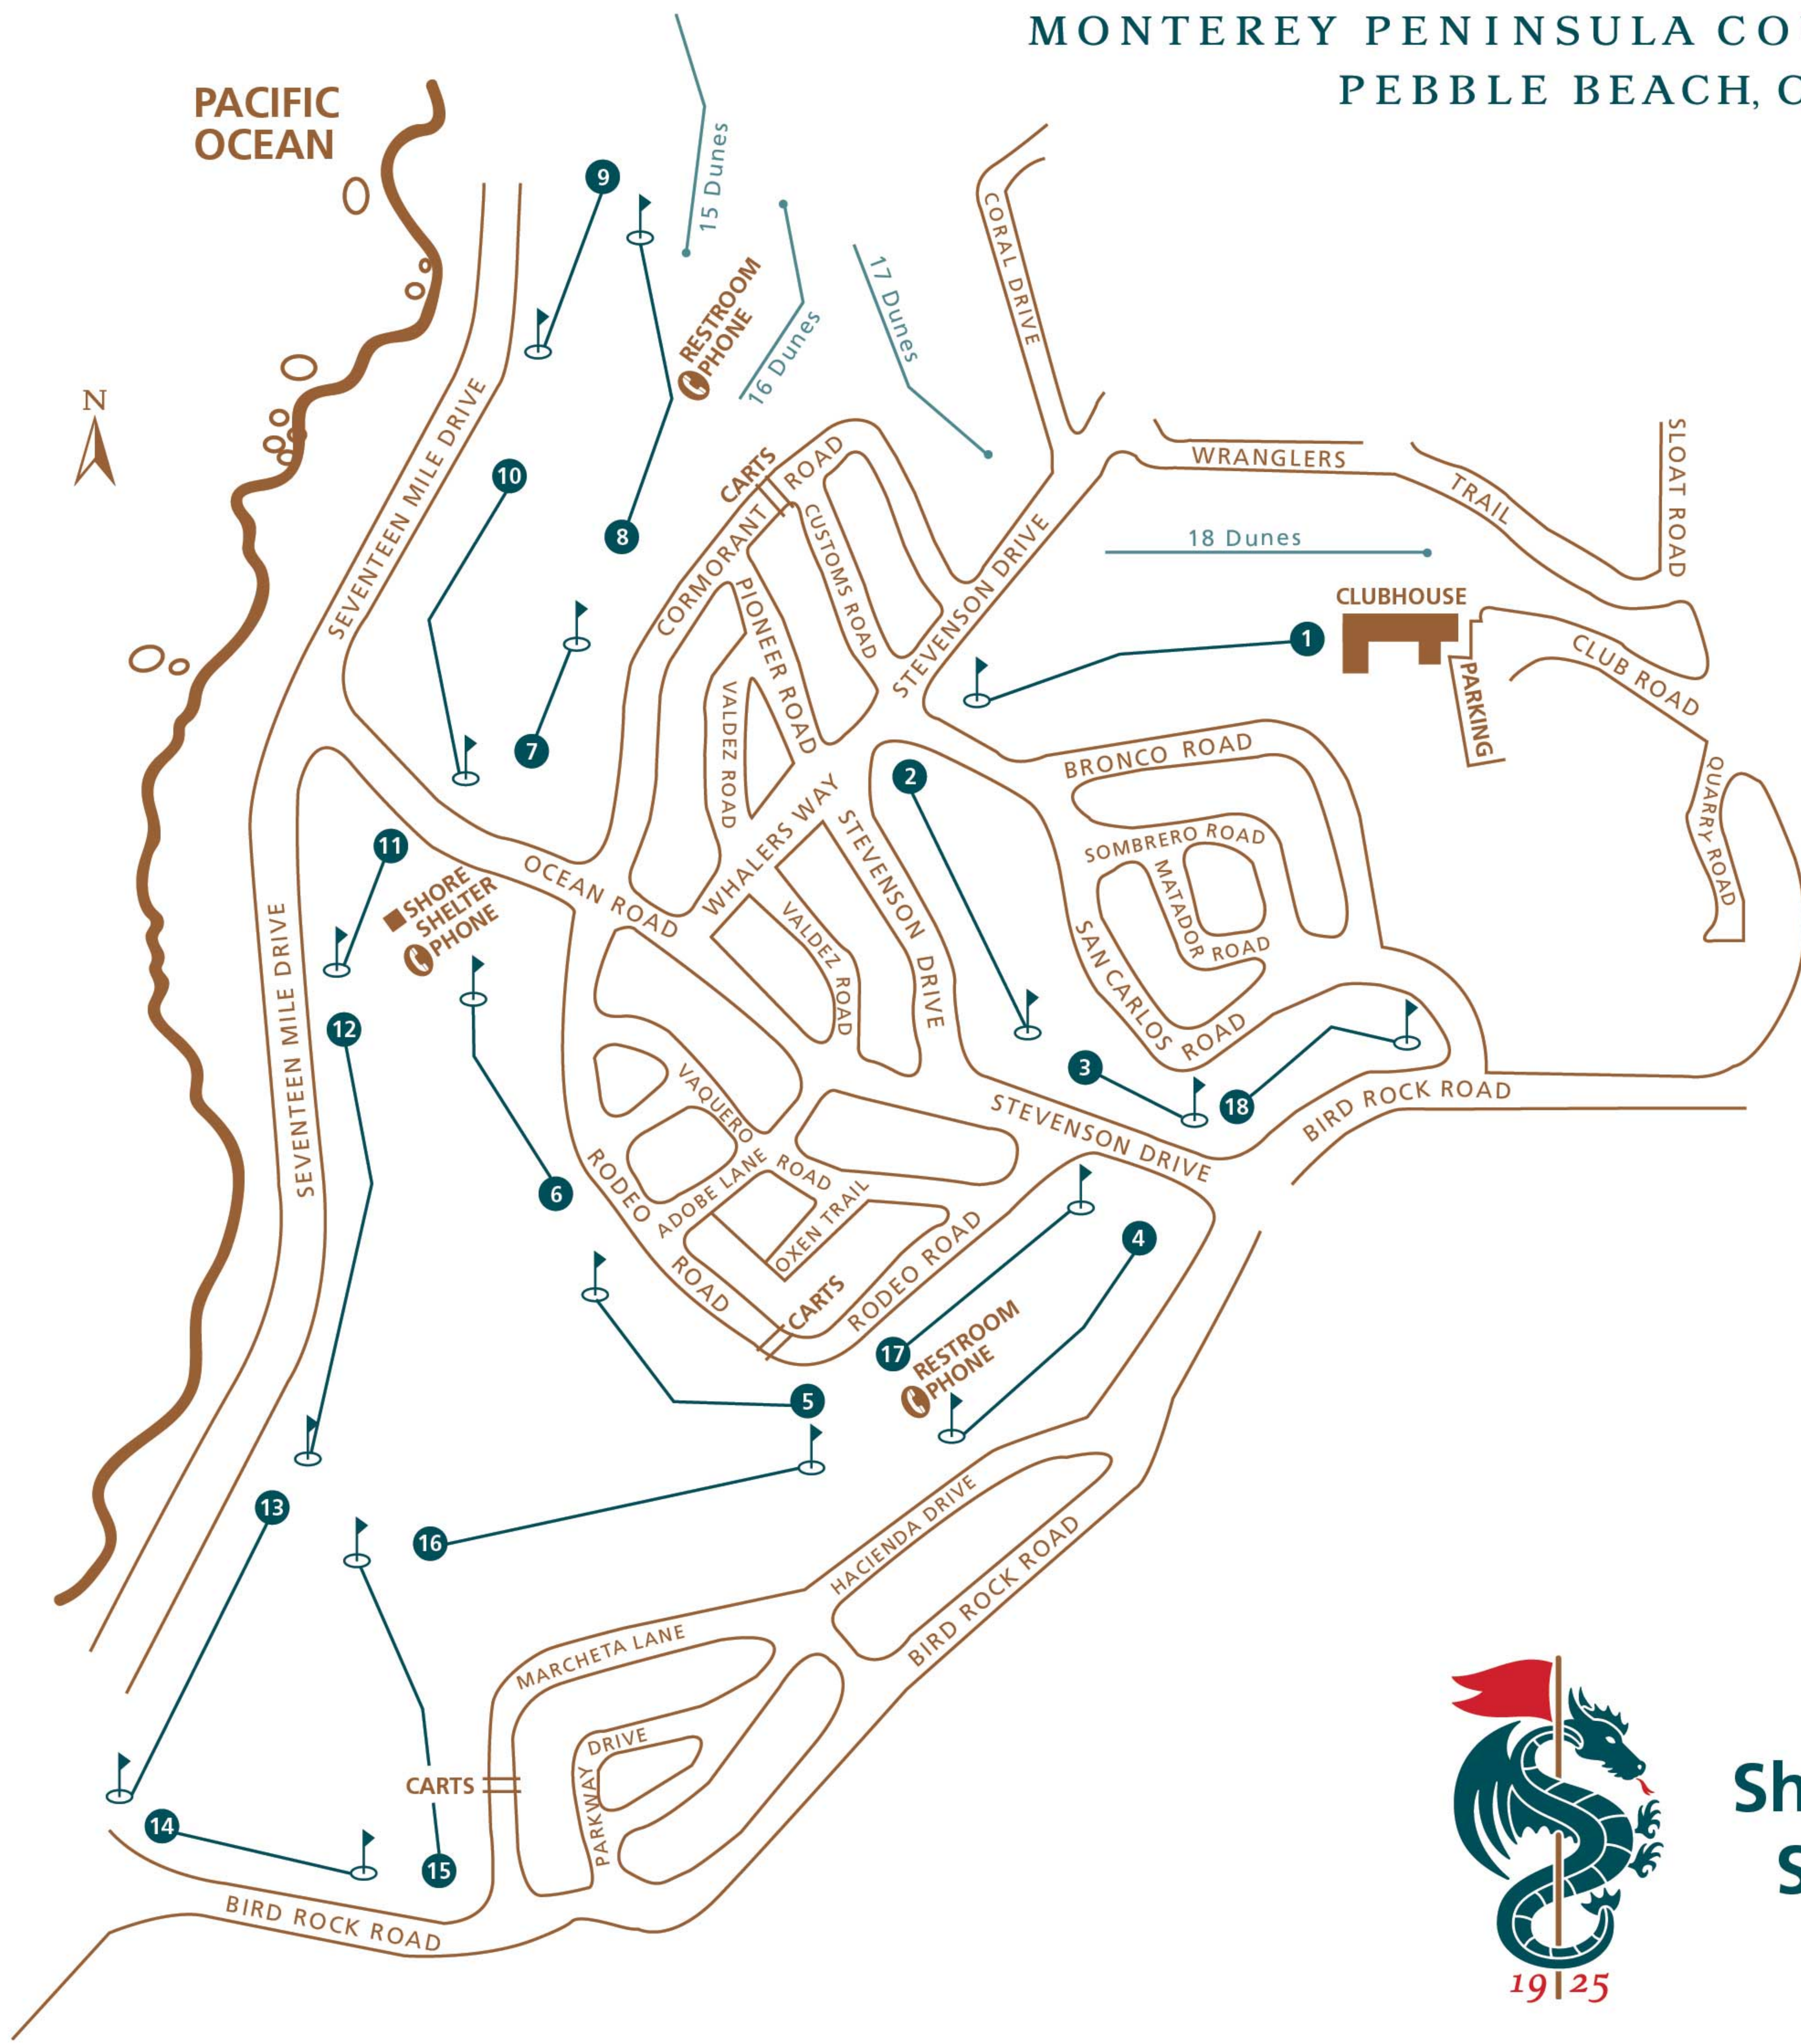

MONTEREY PENINSULA COUNTRY CLUB PEBBLE BEACH, CA

Dunes Course Street Map

19|25

MONTEREY PENINSULA COUNTRY CLUB PEBBLE BEACH, CA

Shore Course Street Map