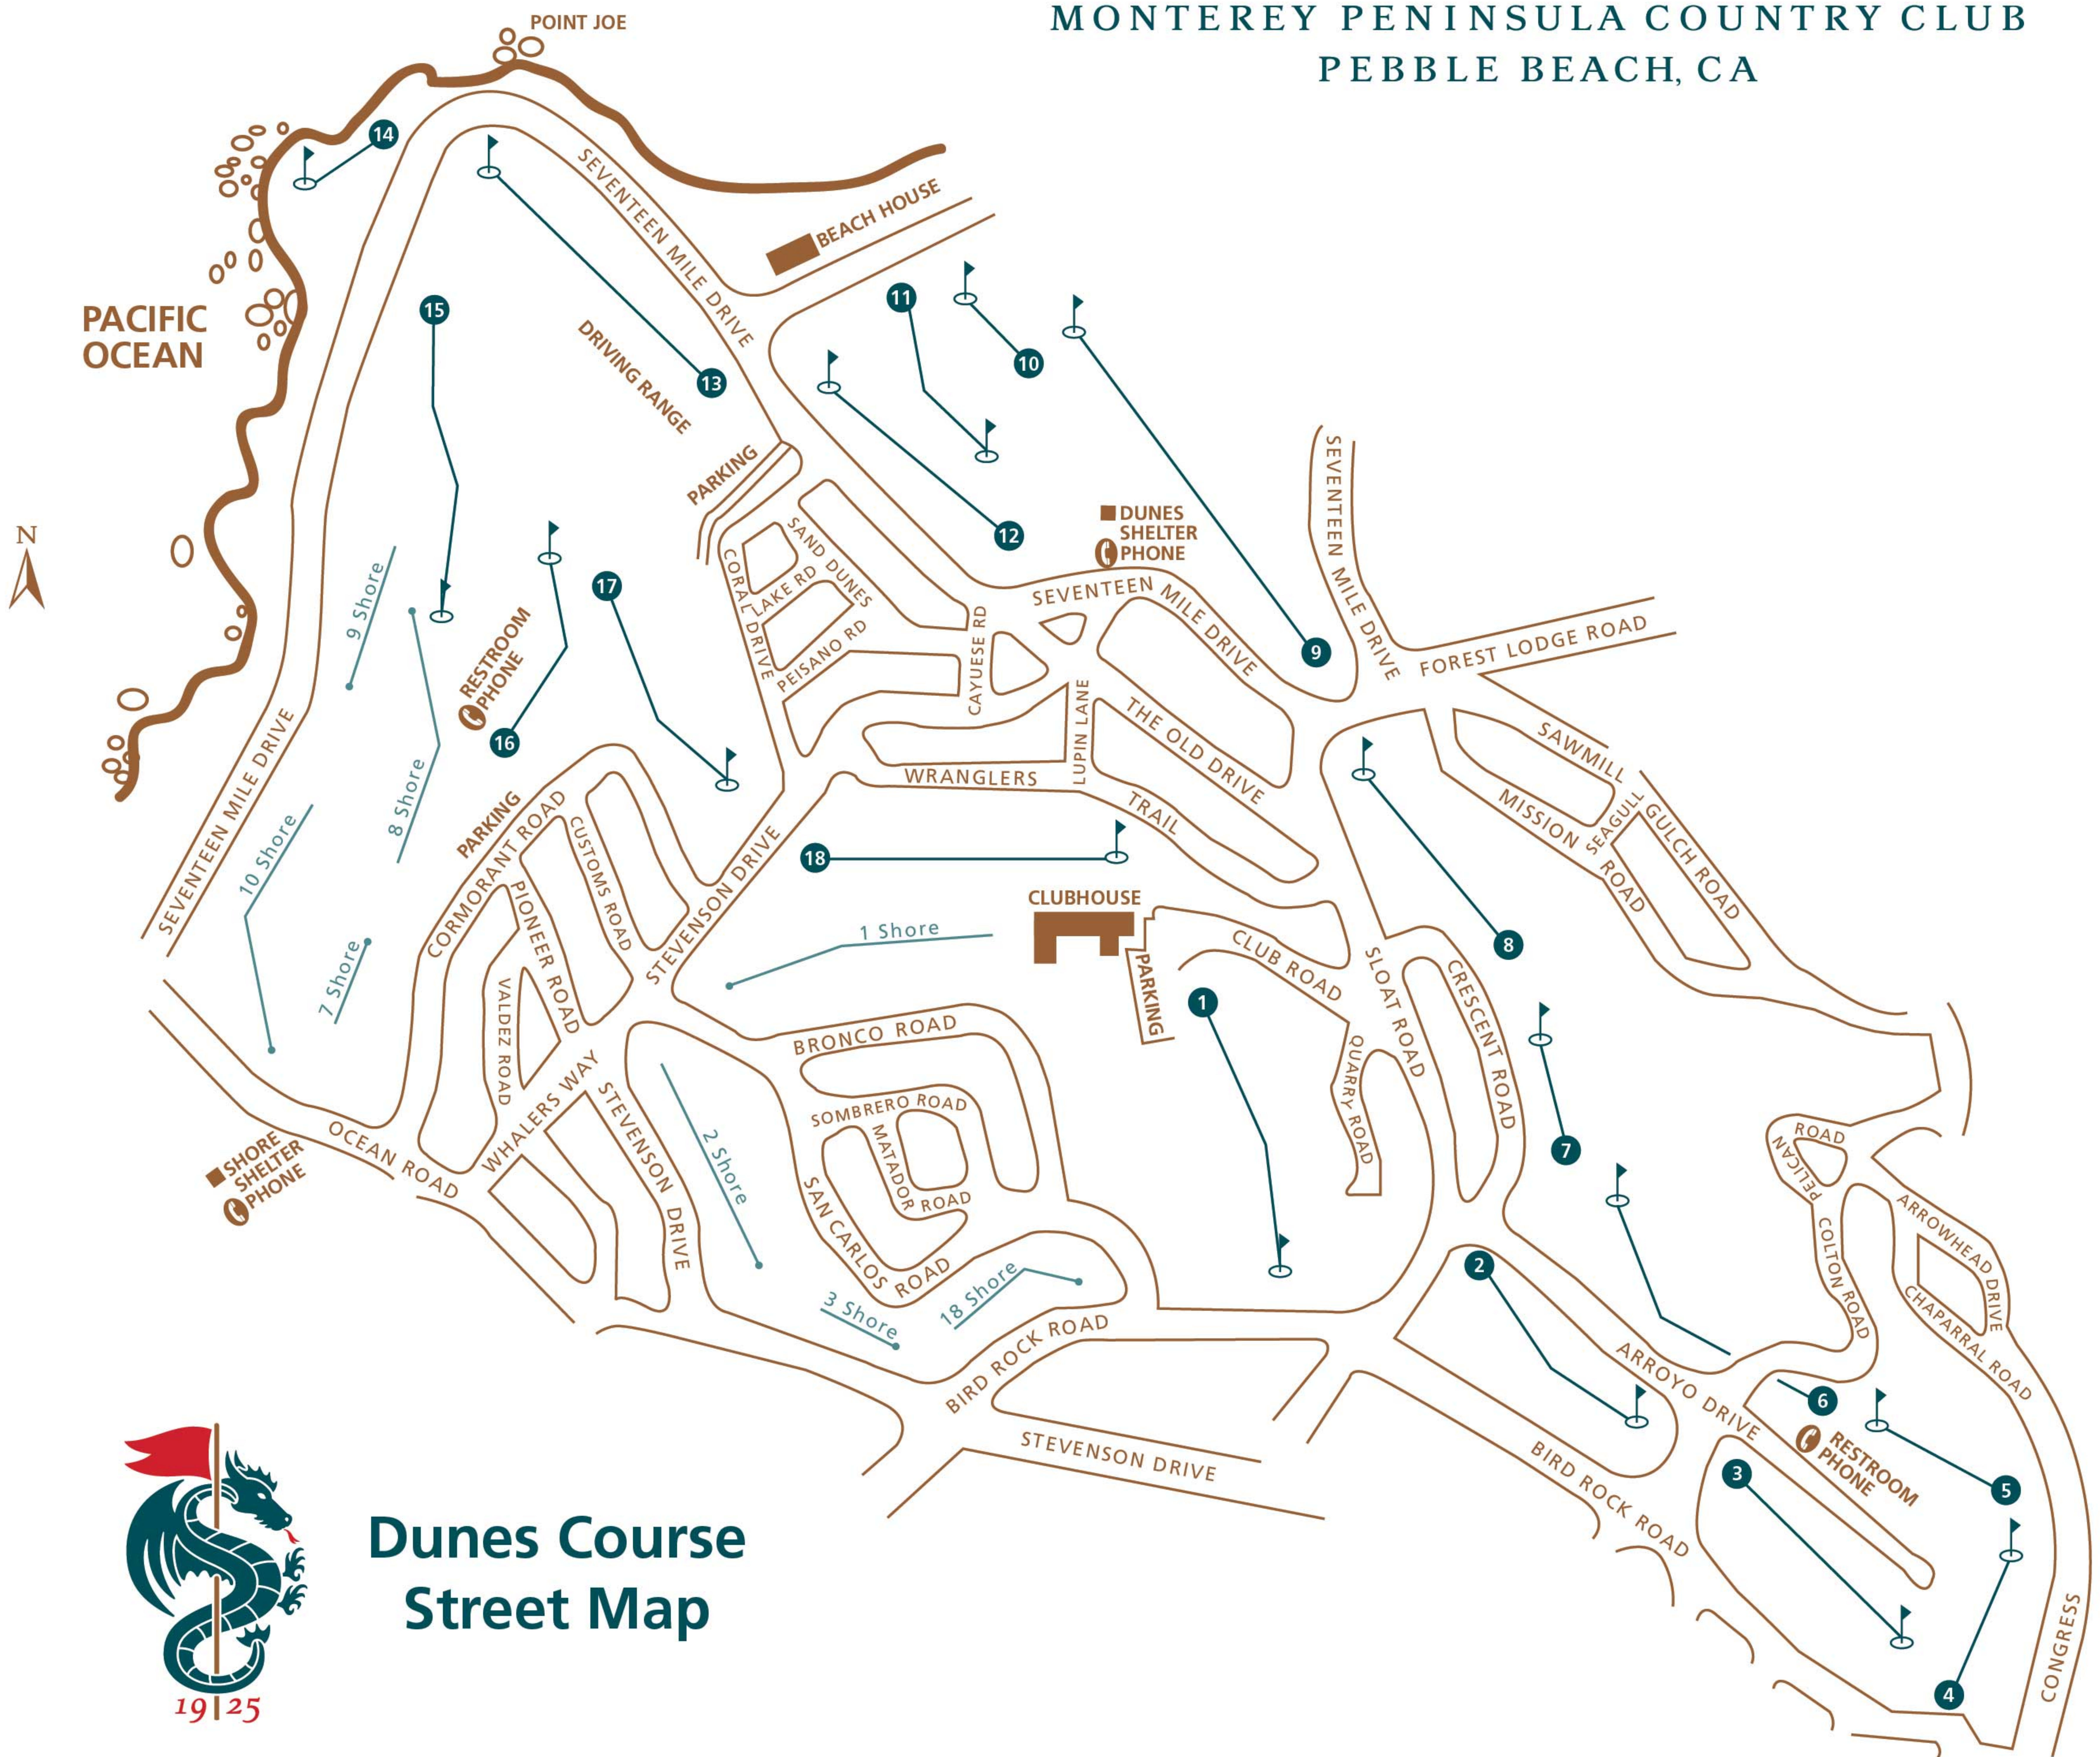

MONTEREY PENINSULA COUNTRY CLUB PEBBLE BEACH, CA

Dunes Course Street Map

19|25

MONTEREY PENINSULA COUNTRY CLUB PEBBLE BEACH, CA

Shore Course Street Map